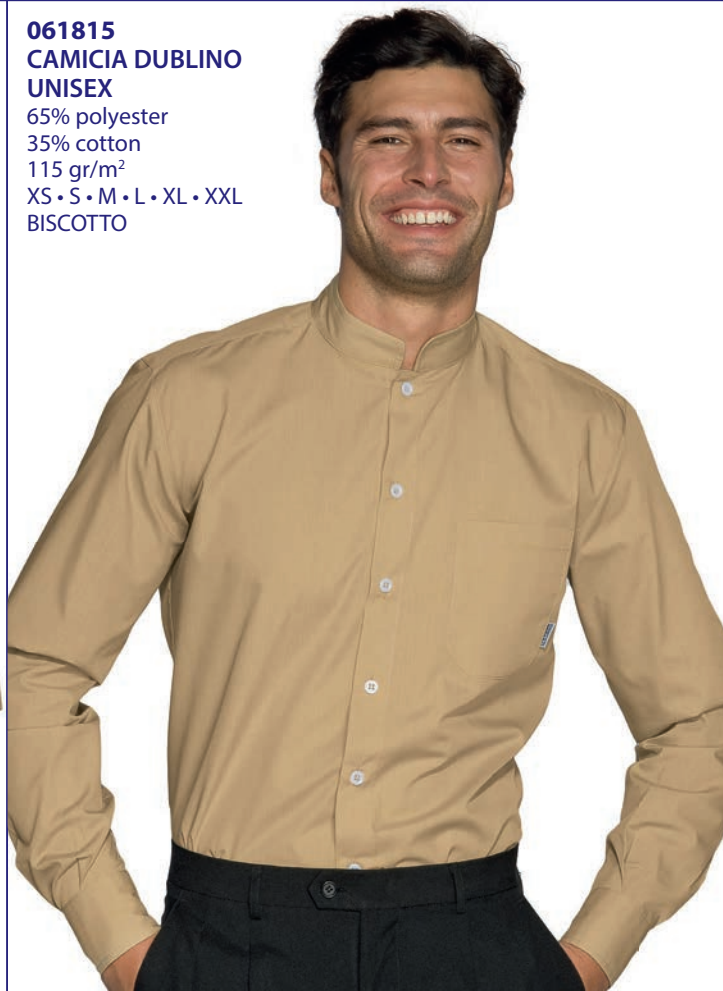

061815
CAMICIA DUBLINO
UNISEX
65% polyester
35% cotton
115 gr/m²
XS • S • M • L • XL • XXL
BISCOTTO