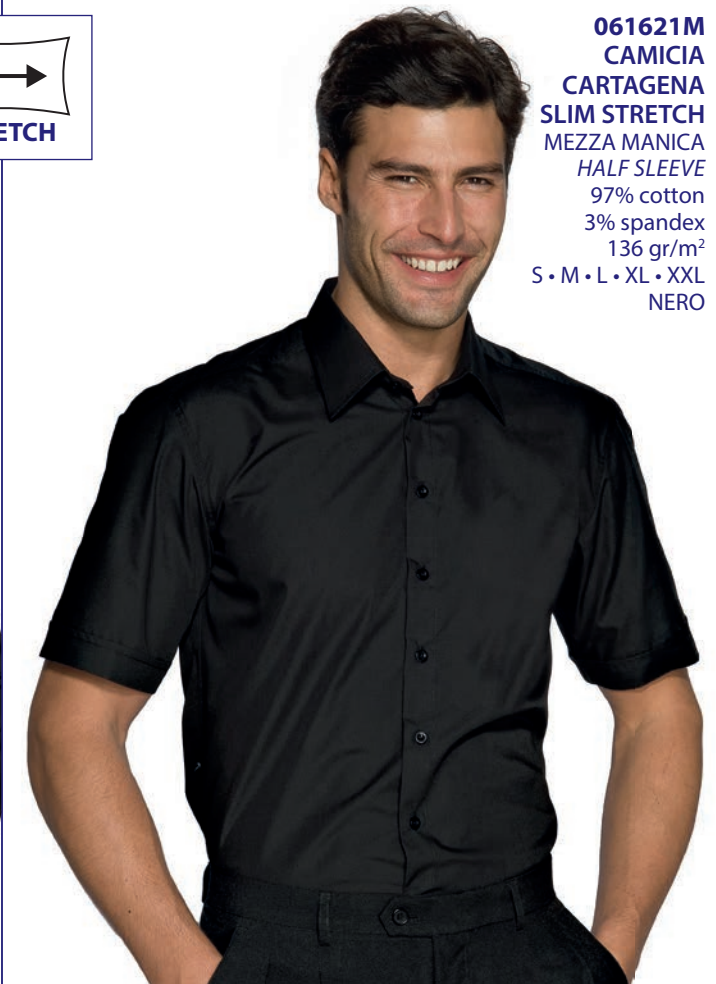

061621M
CAMICIA
CARTAGENA
SLIM STRETCH
MEZZA MANICA
HALF SLEEVE
97% cotton
3% spandex
136 gr/m²
S • M • L • XL • XXL
NERO