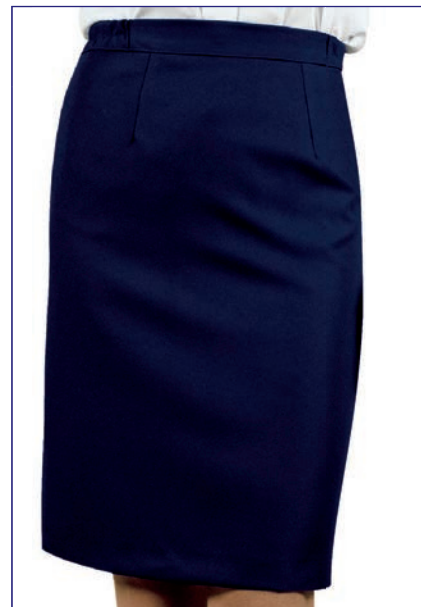

032402 GONNA LOSANNA STRETCH LANA FODERATA

44% wool • 54% polyester
2% spandex - 180 gr/m²
XS • S • M • L • XL • XXL
BLU