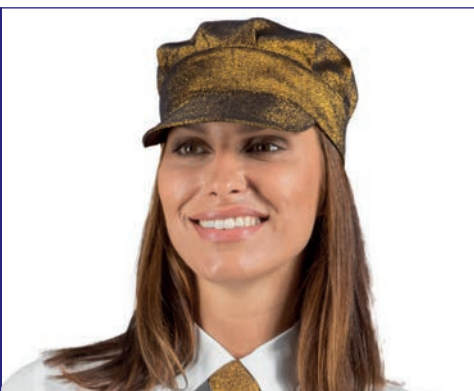

072144
94% polyester • 6% metallic
LUREX GOLD