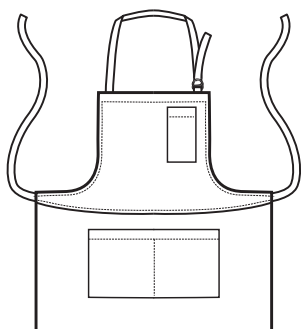

088242
SHERRY
SUPER DRY
100% polyester
130 gr/m²
ONE SIZE
NERO + LUREX SILVER

**PICCADILLY - MAGIC
ONE SIZE**

SUPER DRY

**IL TESSUTO ANTIMACCHIA CHE RESPIRA
E FA SCIVOLARE I CAPELLI**

**THE ANTISTAIN FABRIC THAT BREATHES
AND THAT LETS HAIR SLIP AWAY**