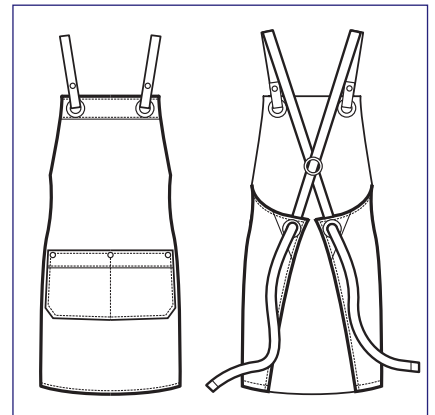

088801

MILFORD

100% polyester

220 gr/m²

NERO