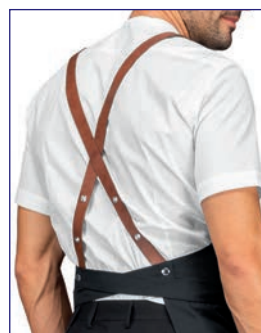

**112801
SNEAKER UNISEX
COMFORT**
(36 - 47)
MICROFIBRA
NERO