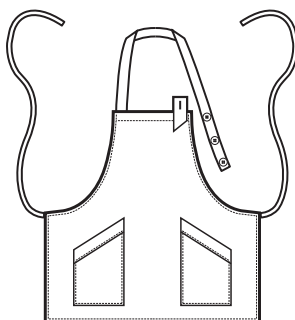

**088243
SHERRY
SUPER DRY
100% polyester
130 gr/m²
ONE SIZE
NERO + LUREX 03**