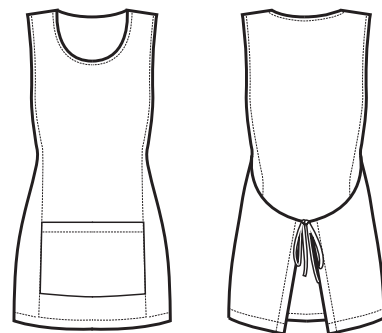

**013216
PAPEETE**
100% polyester
220 gr/m²
NATURAL

**112816
SNEAKER
UNISEX
COMFORT**
(36 - 47)
NATURAL

NATURAL

**013221
PAPEETE**
100% polyester
220 gr/m²
SMOKE

SMOKE

**SHERRY
ONE SIZE**

SUPER DRY

**IL TESSUTO ANTIMACCHIA
CHE RESPIRA E FA
SCIVOLARE I CAPELLI**