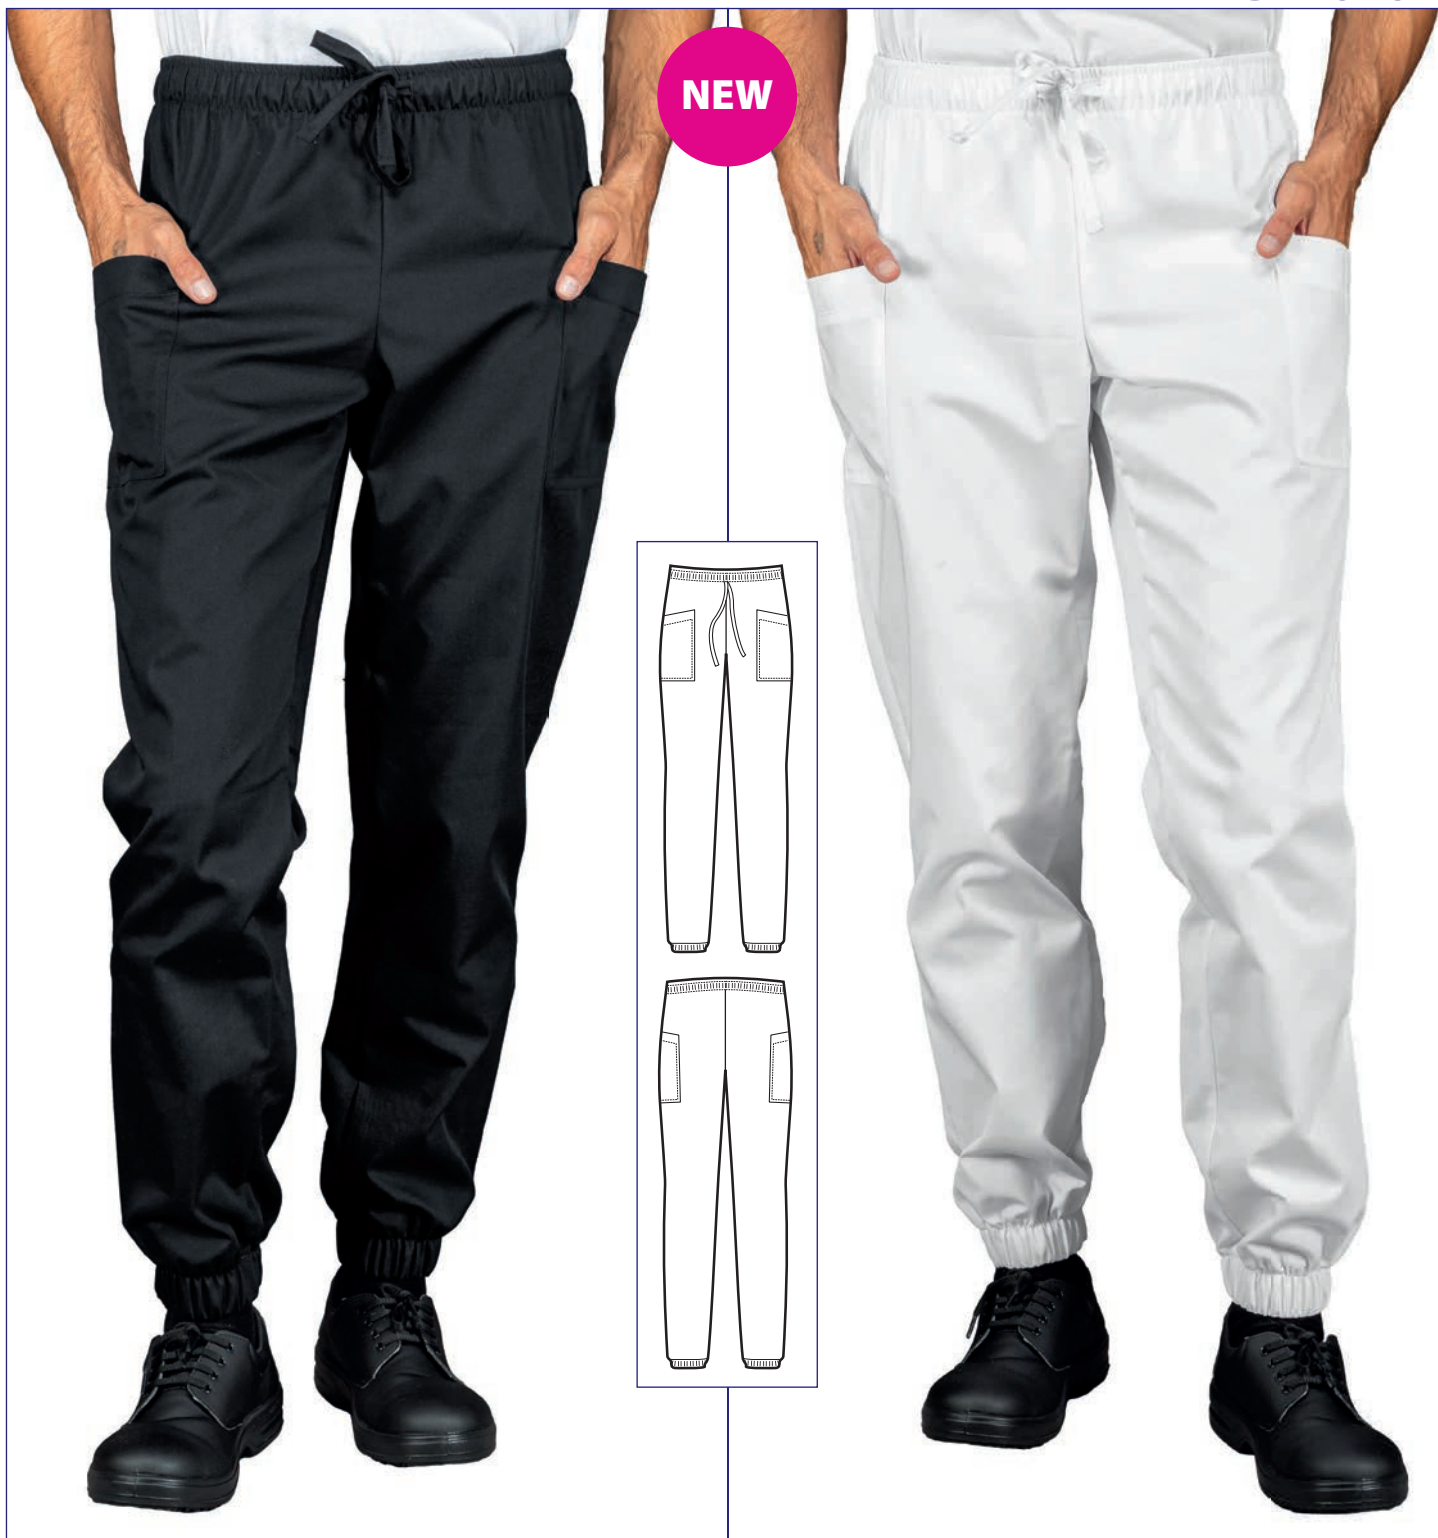

NEW

043901
PANTA IBIZA
65% polyester
35% cotton
195 gr/m²
S • M • L • XL • XXL
NERO

043991
PANTA IBIZA
100% polyester
super dry light
85 gr/m²
S • M • L • XL • XXL
NERO

043990
PANTA IBIZA
100% polyester
super dry light
85 gr/m²
S • M • L • XL • XXL
BIANCO

043910
PANTA IBIZA
65% polyester
35% cotton
195 gr/m²
S • M • L • XL • XXL
BIANCO

**SUPER DRY
LIGHT**

**IL TESSUTO LEGGERO
ANTIMACCHIA CHE RESPIRA
E FA SCIVOLARE I CAPELLI
THE LIGHT ANTISTAIN FABRIC
THAT BREATHES AND
THAT LETS HAIR SLIP AWAY**