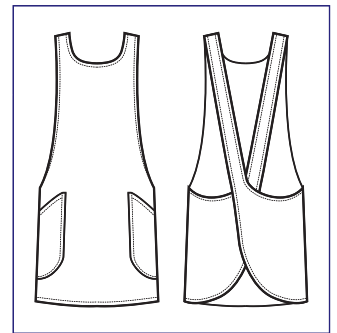

**010410
SAKURA**
100% polyester
220 gr/m²
BIANCO

**112800
SNEAKER
UNISEX
COMFORT**
(36 - 47)
MICROFIBRA
BIANCO