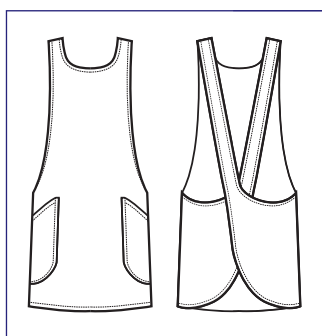

**010401
SAKURA**
100% polyester
220 gr/m²
NERO