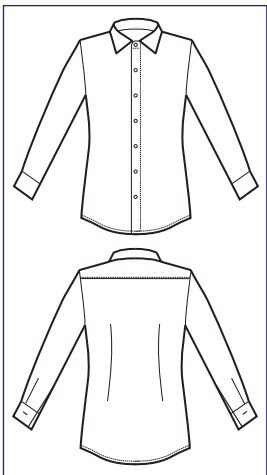

**SUPER DRY
LIGHT**

IL TESSUTO LEGGERO
ANTIMACCHIA CHE RESPIRA
E FA SCIVOLARE I CAPELLI
*THE LIGHT ANTISTAIN FABRIC
THAT BREATHES AND
THAT LETS HAIR SLIP AWAY*