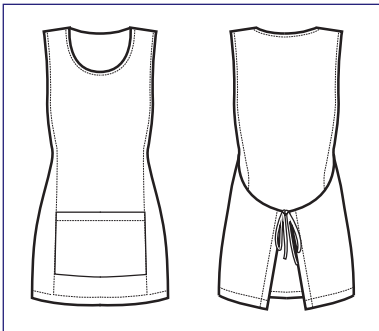

**013216
PAPEETE**
100% polyester
220 gr/m²
NATURAL

**112816
SNEAKER
UNISEX
COMFORT**
(36 - 47)
NATURAL

NATURAL

**013221
PAPEETE**
100% polyester
220 gr/m²
SMOKE

SMOKE

**SHERRY
ONE SIZE**

SUPER DRY

**IL TESSUTO ANTIMACCHIA
CHE RESPIRA E FA
SCIVOLARE I CAPELLI**