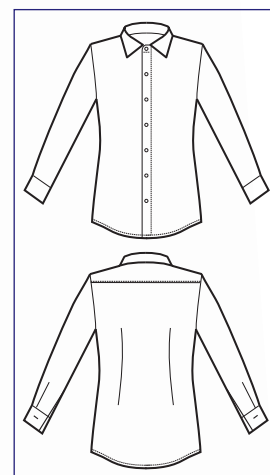

061510M
CAMICIA NEVADA UNISEX
SUPER DRY LIGHT
MEZZA MANICA
HALF SLEEVE
100% polyester
super dry light
85 gr/m²
S • M • L • XL • XXL
BIANCO

**SUPER DRY
LIGHT**

**IL TESSUTO LEGGERO
ANTIMACCHIA CHE RESPIRA
E FA SCIVOLARE I CAPELLI
THE LIGHT ANTISTAIN FABRIC
THAT BREATHES AND
THAT LETS HAIR SLIP AWAY**