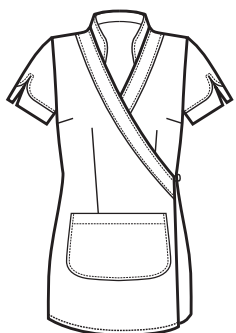

SUPER DRY

IL TESSUTO
ANTIMACCHIA
CHE RESPIRA E
FA SCIVOLARE I
CAPELLI

*THE ANTISTAIN
FABRIC THAT
BREATHES AND
THAT LETS HAIR
SLIP AWAY*