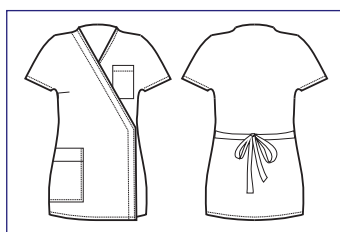

BIANCO

006011

KIMONO

65% polyester

35% cotton

125 gr/m²

M • XL

NERO