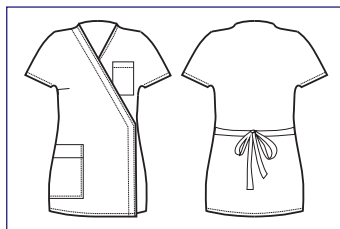

BIANCO

006011

KIMONO

65% polyester

35% cotton

125 gr/m²

M • XL

NERO